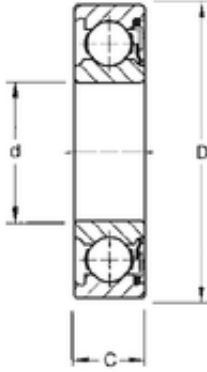

## 60 mm x 110 mm x 22 mm TIMKEN 212NP Single Row Ball Bearings

Bearing No. 212NP

Size	60x110x22 mm
Bore Diameter	60 mm
Outer Diameter	110 mm
Width	22 mm
d	60 mm
D	110 mm
B	22 mm
C	22 mm
Weight	0,807 Kg
Basic dynamic load rating (C)	62,1 kN

212NP Bearing 2D drawings and 3D CAD models