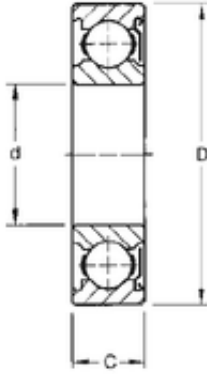

## 70 mm x 150 mm x 35 mm TIMKEN 314KD Single Row Ball Bearings

Bearing No. 314KD

|                               |              |
|-------------------------------|--------------|
| Size                          | 70x150x35 mm |
| Bore Diameter                 | 70 mm        |
| Outer Diameter                | 150 mm       |
| Width                         | 35 mm        |
| d                             | 70 mm        |
| D                             | 150 mm       |
| B                             | 35 mm        |
| C                             | 35 mm        |
| Weight                        | 2,617 Kg     |
| Basic dynamic load rating (C) | 116 kN       |